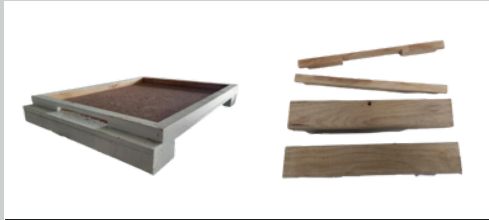

PACKAGE DEAL - MINIMUM ORDER QUANTITY 100 BOXES

WAX DIPPED AND PAINTED FULL DEPTH 8 & 10 FRAME BOXES WITH PLASTIC AUSSIE MADE FRAMES BRANDING IS INCLUDED ON ORDERS OF 100+ BOXES

Our boxes are 100% Aussie Made - Standard 22mm New Zealand radiata pine. Our ready to go range are glued, staples and screwed. The edges are sanded and are wax dipped at 160 degrees Celsius. Each box is primed with a topcoat with high quality gloss enamel paint. Custom sizes, colours, extra hand holes, and cleats are available.

Customers have the option of unwaxed or waxed frames.

**LOCKWOOD
BEEKEEPING
SUPPLIES**

AUSSIE MADE HIVEWEAR

VARROA TREATMENTS TIMBERWARE HIVE HEALTH BEE EQUIPMENT

BOX COMPONENTS:

BOTTOM BOARDS

Ready To Go

\$32.50 Qty 1-9
\$30.00 Qty 10-49
\$29.00 Qty 50-99
\$27.50 Qty 100-499